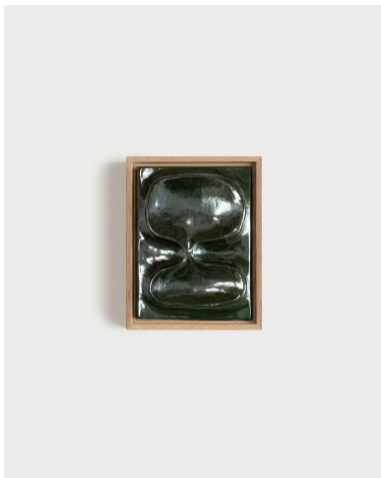

DESIGNS:

---

Abyss

Arch

Archive

Artifact

Bloom

Desert

Dome (Dawn)

Dome (Dusk)

Dome (Noon)

Eight

Forest

Formations (Five)

Formations (Seven)

Gestures (Arch)

Gestures (Fold)

Gestures (Rest)

Gestures (Sway)

Linear (Bold)

Linear (Light)

Linear (Uppercase)

Linear (Lowercase)

Nautilus