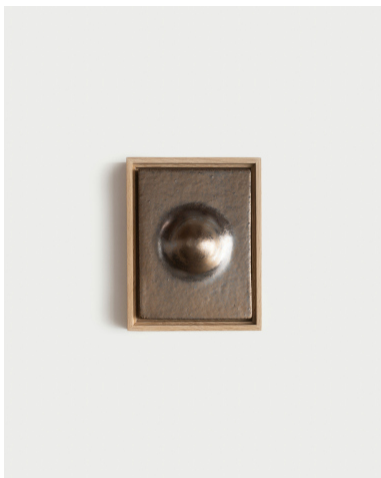

DESIGNS:

---

Abyss

Arch

Archive

Artifact

Bloom

Desert

Dome (Dawn)

Dome (Dusk)

Dome (Noon)

Eight

Forest

Formations (Five)

Formations (Seven)

Gestures (Arch)

Gestures (Fold)

Gestures (Rest)

Gestures (Sway)

Linear (Bold)

Linear (Light)

Linear (Uppercase)

Linear (Lowercase)

Nautilus