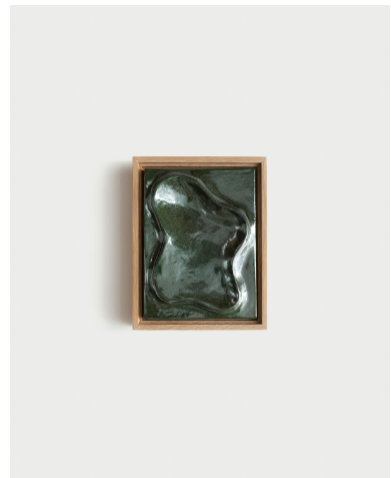

GLAZE OPTIONS:

---

Off-white

Off-white with Specks

Taupe

Canyon

Light Green

Metallic Green

Variegated Blue

Cobalt

Ultramarine

cindy hsu zell

Bronze

Dark Chrome

Grey Mirror

Chromatic Black

Satin Black

Light Stone

Dark Stone

Custom finishes are available by request.