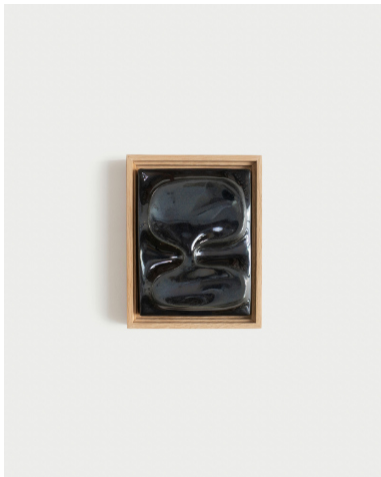

GLAZE OPTIONS:

---

Off-white

Off-white with Specks

Taupe

Canyon

Light Green

Metallic Green

Variegated Blue

Cobalt

Ultramarine

cindy hsu zell

Bronze

Dark Chrome

Grey Mirror

Chromatic Black

Satin Black

Light Stone

Dark Stone

Custom finishes are available by request.