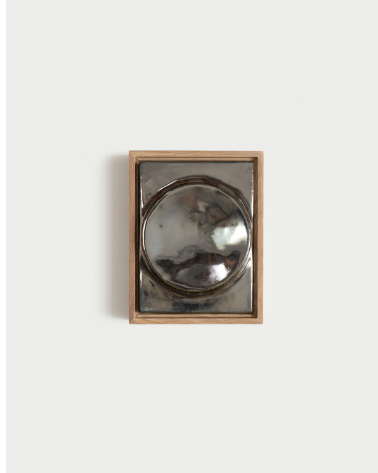

GLAZE OPTIONS:

---

Off-white

Off-white with Specks

Taupe

Canyon

Light Green

Metallic Green

Variegated Blue

Cobalt

Ultramarine

cindy hsu zell

Bronze

Dark Chrome

Grey Mirror

Chromatic Black

Satin Black

Light Stone

Dark Stone

Custom finishes are available by request.